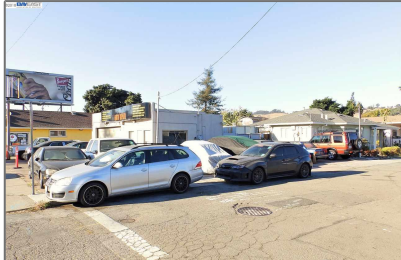

Comm Industrial For Sale

For Sale

1,917 Sqft - 16446 14Th St, SAN LEANDRO,
California 94578

Basic [Details](#)

Property Type: **Comm Industrial
For Sale**

Listing Type: **For Sale**

Listing ID: **40945176**

Roof:

[Other, Composition
Shingles](#)

Address [Map](#)

Country: **US**

State: **CA**

County: **Alameda**

City: **SAN LEANDRO**

Zipcode: **94578**