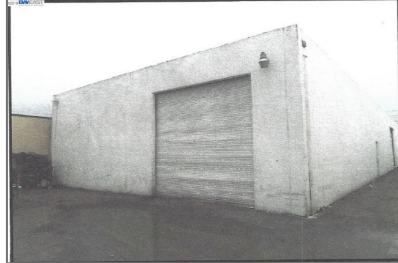

Comm Industrial For Sale

For Sale

6,000 Sqft - 14336 Washington Ave, SAN LEANDRO, California 94578

Basic [Details](#)

Property Type: **Comm Industrial For Sale**

Listing Type: **For Sale**

Listing ID: **40945026**

Price: **\$1,150,000**

Bedrooms: **0**

Bathrooms: **0**

Half Bathrooms: **0**

Square Footage: **6,000 Sqft**

Year Built: **1957**

Lot Area: **6,000 Sqft**

Address [Map](#)