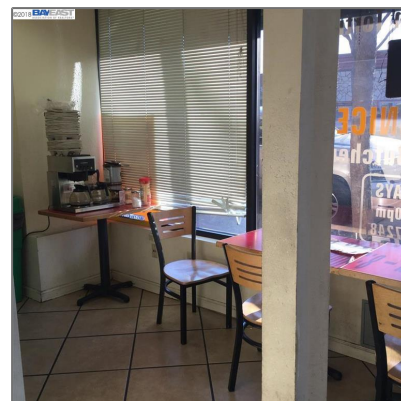

Comm Industrial For Sale

For Sale

4,800 Sqft - 688 14Th St, SAN LEANDRO,
California 94577

Basic [Details](#)

Property Type: **Comm Industrial
For Sale**

Listing Type: **For Sale**

Listing ID: **40944951**

Price: **\$1,250,000**

State: **CA**

County: **Alameda**

City: **SAN LEANDRO**

Zipcode: **94577**

Features

Roof:

[Rolled Composition](#)

Street: **14Th St**