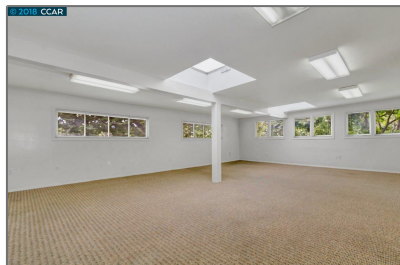

Comm Industrial For Sale

For Sale

1,924 Sqft - 817 Delaware #A, BERKELEY,
California 94710

Basic [Details](#)

Property Type: **Comm Industrial
For Sale**

Listing Type: **For Sale**

Listing ID: **40944935**

Price: **\$630,500**

Bedrooms: **0**

Bathrooms: **0**

Half Bathrooms: **0**

Square Footage: **1,924 Sqft**

Year Built: **1960**

Lot Area: **56,192 Sqft**

Features

Roof: [Other](#)