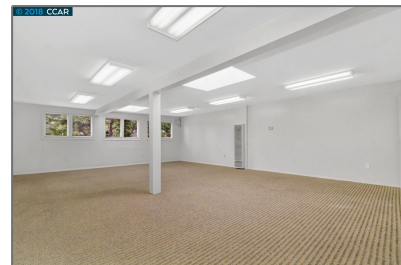

Comm Industrial For Sale

For Sale

1,924 Sqft - 817 Delaware #A, BERKELEY,
California 94710

Basic [Details](#)

Property Type: **Comm Industrial
For Sale**

Listing Type: **For Sale**

Listing ID: **40944935**

Price: **\$630,500**

Bedrooms: **0**

Bathrooms: **0**

Half Bathrooms: **0**

Square Footage: **1,924 Sqft**

Year Built: **1960**

Lot Area: **56,192 Sqft**

Features

Roof: [Other](#)