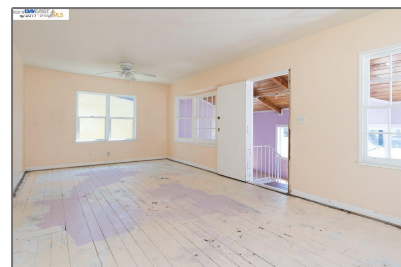

Comm Industrial For Sale

For Sale

923 Sqft - 1715 Lincoln Ave, ALAMEDA, California
94501

Basic [Details](#)

Property Type: **Comm Industrial
For Sale**

Listing Type: **For Sale**

Listing ID: **40944845**

Price: **\$425,000**

Bedrooms: **0**

Bathrooms: **0**

Half Bathrooms: **0**

Square Footage: **923 Sqft**

Year Built: **1940**

Lot Area: **2,280 Sqft**

Features

Heating System: **No Heat**