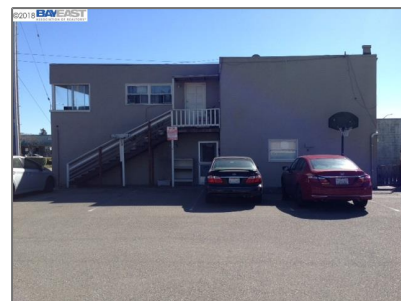

Comm Industrial For Sale

For Sale

3,496 Sqft - 20535 Anita Ave, CASTRO VALLEY,
California 94546

Basic [Details](#)

Property Type: **Comm Industrial
For Sale**

Listing Type: **For Sale**

Listing ID: **40944621**

Price: **\$998,950**

Bedrooms: **0**

Bathrooms: **0**

Half Bathrooms: **0**

Square Footage: **3,496 Sqft**

Year Built: **1940**

Lot Area: **3,496 Sqft**

Address [Map](#)

Country: **US**

State: **CA**

County: **Alameda**

City: **CASTRO VALLEY**

Zipcode: **94546**

Street: **Anita Ave**

Features

Heating System: **Wall Furnace**