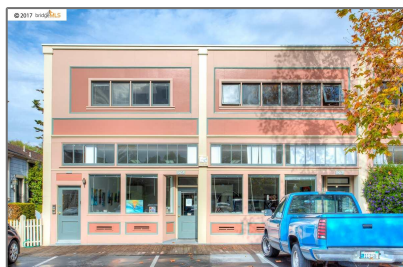

Comm Industrial For Sale

For Sale

740 Sqft - 821 Delaware St., BERKELEY,
California 94710

Basic [Details](#)

Property Type: **Comm Industrial
For Sale**

Listing Type: **For Sale**

Listing ID: **40944396**

Price: **\$550,000**

Roof: **Rolled Composition**

Address [Map](#)

Country: **US**

State: **CA**

County: **Alameda**

City: **BERKELEY**

Zipcode: **94710**

Street: **Delaware St.**