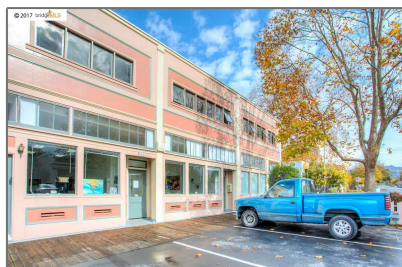

Comm Industrial For Sale

For Sale

740 Sqft - 821 Delaware St., BERKELEY,
California 94710

Basic [Details](#)

Property Type: **Comm Industrial
For Sale**

Listing Type: **For Sale**

Listing ID: **40944396**

Price: **\$550,000**

Roof: **Rolled Composition**

Address [Map](#)

Country: **US**

State: **CA**

County: **Alameda**

City: **BERKELEY**

Zipcode: **94710**

Street: **Delaware St.**