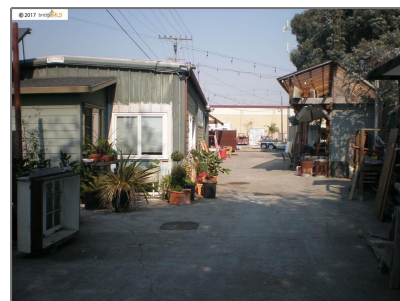

Comm Industrial For Sale

For Sale

1,506 Sqft - 650 Cleveland, ALBANY, California
94710

Basic [Details](#)

Property Type: **Comm Industrial
For Sale**

Listing Type: **For Sale**

Listing ID: **40944276**

Price: **\$659,000**

Bedrooms: **0**

Bathrooms: **0**

Half Bathrooms: **0**

Square Footage: **1,506 Sqft**

Year Built: **1964**

Lot Area: **13,054 Sqft**

Features

Heating System: **Radiant**

Roof: **Rolled Composition**

Address [Map](#)

Country: **US**

State: **CA**

County: **Alameda**

City: **ALBANY**

Zipcode: **94710**

Street: **Cleveland**