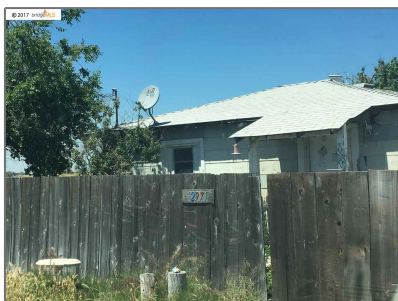

Comm Industrial For Sale

For Sale

4,160 Sqft - 6301 Bethel Island Rd, BETHEL ISLAND, California 94511

Basic [Details](#)

Property Type: **Comm Industrial For Sale**

Listing Type: **For Sale**

Listing ID: **40943985**

Price: **\$299,000**

Bedrooms: **0**

Bathrooms: **0**

Half Bathrooms: **0**

Square Footage: **4,160 Sqft**

Year Built: **1948**

Lot Area: **17,600 Sqft**

Address [Map](#)

Country: **US**

State: **CA**

County: **Contra Costa**

City: **BETHEL ISLAND**

Zipcode: **94511**

Street: **Bethel Island Rd**

Features

Heating System: **Other Heat**