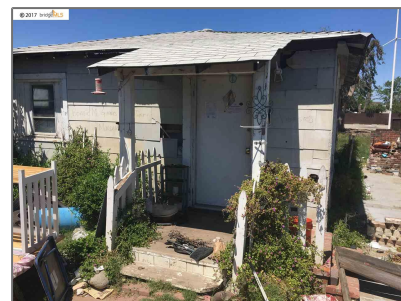

Comm Industrial For Sale

For Sale

4,160 Sqft - 6301 Bethel Island Rd, BETHEL ISLAND, California 94511

Basic [Details](#)

Property Type: **Comm Industrial For Sale**

Listing Type: **For Sale**

Listing ID: **40943985**

Price: **\$299,000**

Bedrooms: **0**

Bathrooms: **0**

Half Bathrooms: **0**

Square Footage: **4,160 Sqft**

Year Built: **1948**

Lot Area: **17,600 Sqft**

Address [Map](#)