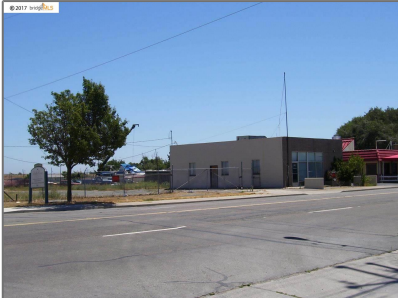

Comm Industrial For Sale

For Sale

1,441 Sqft - 6270 BETHEL ISLAND RD, BETHEL ISLAND, California 94511

Basic [Details](#)

Property Type: **Comm Industrial For Sale**

Listing Type: **For Sale**

Listing ID: **40943939**

Country: **US**

State: **CA**

County: **Contra Costa**

City: **BETHEL ISLAND**

Zipcode: **94511**

Street: **BETHEL ISLAND RD**

Features

Roof: