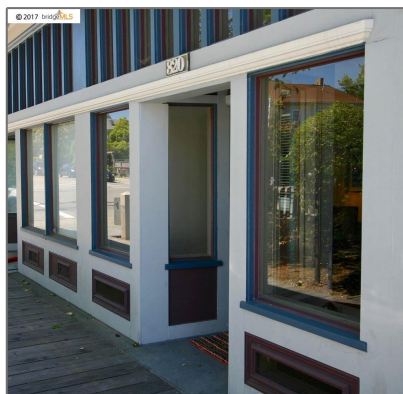

## For Sale

1,014 Sqft - 820 Delaware Street, BERKELEY,  
California 94710