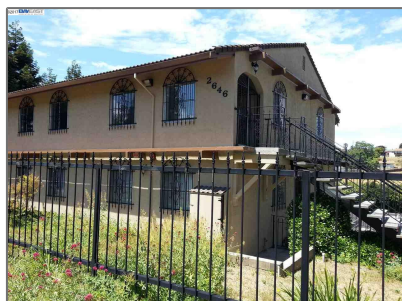

Comm Industrial For Sale

For Sale

13,218 Sqft - 2644 APPIAN WAY, PINOLE,
California 94564

Basic [Details](#)

Property Type: **Comm Industrial
For Sale**

Listing Type: **For Sale**

Listing ID: **40943865**

Price: **\$2,000,000**