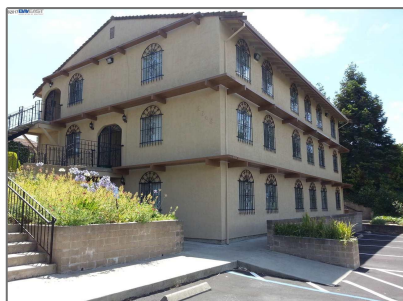

Comm Industrial For Sale

For Sale

13,218 Sqft - 2644 APPIAN WAY, PINOLE,
California 94564

Basic [Details](#)

Property Type: **Comm Industrial
For Sale**

Listing Type: **For Sale**

Listing ID: **40943865**

Price: **\$2,000,000**