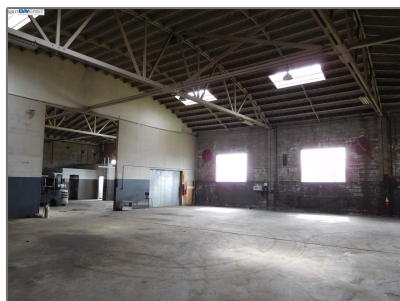

Comm Industrial For Sale

For Sale

7,451 Sqft - 14315 Washington Ave., SAN LEANDRO, California 94578

Basic [Details](#)

Property Type: **Comm Industrial For Sale**

Listing Type: **For Sale**

Listing ID: **40943820**

Price: **$1,350,000**

Bedrooms: **0**

Bathrooms: **0**

Half Bathrooms: **0**

Square Footage: **7,451 Sqft**

Year Built: **1952**

Lot Area: **25,291 Sqft**

Features

☒ Heating System: **Gas, Space**

☒ Roof: **Rolled Composition, Barrel/truss**

Address [Map](#)

Country: **US**

State: **CA**

County: **Alameda**

City: **SAN LEANDRO**

Zipcode: **94578**

Street: **Washington Ave.**