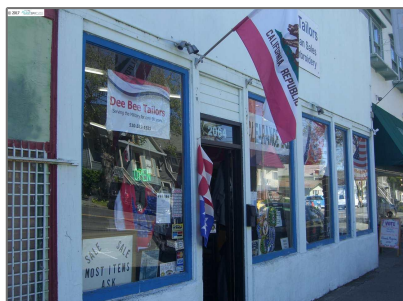

Comm Industrial For Sale

For Sale

4,550 Sqft - 2070 Lincoln Ave, ALAMEDA,
California 94501

Basic [Details](#)

Property Type: **Comm Industrial
For Sale**

Listing Type: **For Sale**

Listing ID: **40943804**

Price: **\$1,148,000**