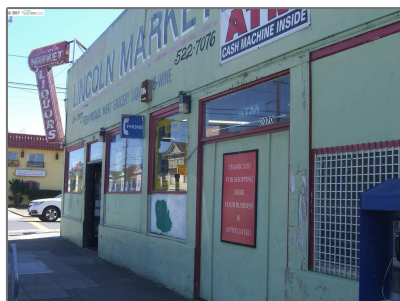

Comm Industrial For Sale

For Sale

4,550 Sqft - 2070 Lincoln Ave, ALAMEDA,
California 94501

Basic [Details](#)

Property Type: **Comm Industrial
For Sale**

Listing Type: **For Sale**

Listing ID: **40943804**

Price: **\$1,148,000**

Address [Map](#)

Country: **US**

State: **CA**

County: **Alameda**

City: **ALAMEDA**

Zipcode: **94501**

Street: **Lincoln Ave**

Street Number: **2070**