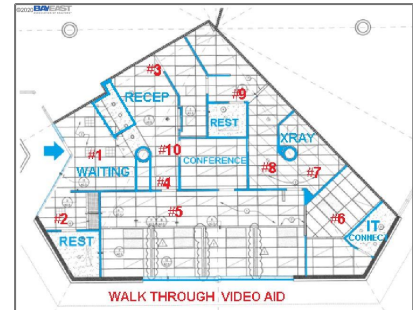

Comm Industrial For Lease For Rent

8,800 Sqft - 995 E Stanley Blvd, LIVERMORE,
California 94550

Basic [Details](#)

Property Type: **Comm Industrial
For Lease**

Listing Type: **For Rent**

Listing ID: **40932440**

Price: **\$6,962**

Bedrooms: **0**

Bathrooms: **0**

Half Bathrooms: **0**

Square Footage: **8,800 Sqft**

Year Built: **1970**

Lot Area: **44,171 Sqft**

Address [Map](#)

✓ Roof: **Rolled Composition**

Street: **E Stanley Blvd**

Street Number: **995**

Floor Number: **0**

Longitude: **W122° 12' 57.9"**

Latitude: **N37° 40' 41.3"**

Agent [Info](#)

✉ ashwin@plexoware.com