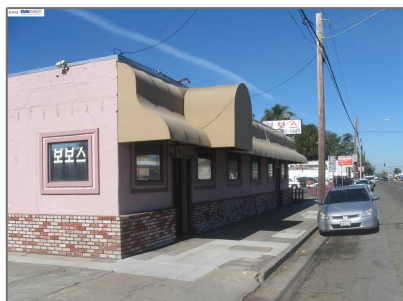

Comm Industrial For Sale

For Sale

4,192 Sqft - 16635 14Th St, SAN LEANDRO,
California 94578

Basic [Details](#)

Property Type: **Comm Industrial
For Sale**

Listing Type: **For Sale**

Listing ID: **40943534**

Price: **\$948,800**

Bedrooms: **0**

Bathrooms: **0**

Half Bathrooms: **0**

Square Footage: **4,192 Sqft**

Year Built: **1946**

Lot Area: **24,000 Sqft**

Features