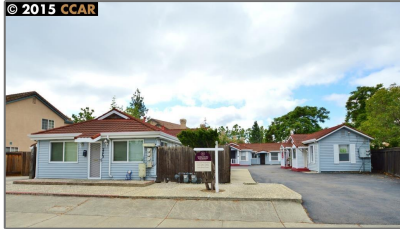

Comm Ri Multi-units 5+ For Sale

4,383 Sqft - 2773 Carmen Ave, LIVERMORE,
California 94550

Basic [Details](#)

Property Type:	Comm Ri Multi-units 5+
Listing Type:	For Sale
Listing ID:	40699208
Price:	\$1,050,000
Bedrooms:	0
Bathrooms:	0
Half Bathrooms:	0
Square Footage:	4,383 Sqft
Year Built:	0
Lot Area:	0.30 Sqft

Address [Map](#)

Country:	US
State:	CA
County:	Alameda
City:	LIVERMORE
Zipcode:	94550
Street:	Carmen Ave
Street Number:	2773

Features

<input checked="" type="checkbox"/>	Heating System:	Gas, Forced Air 1 Zone, Wall Furnace, Floor Furnace
<input checked="" type="checkbox"/>	Cooling System:	Central 1 Zone A/c, Ceiling Fan(s), Window/wall Unit(s)
<input checked="" type="checkbox"/>	Basement:	Apt In Basement
<input checked="" type="checkbox"/>	View:	Other
<input checked="" type="checkbox"/>	Roof:	Metal