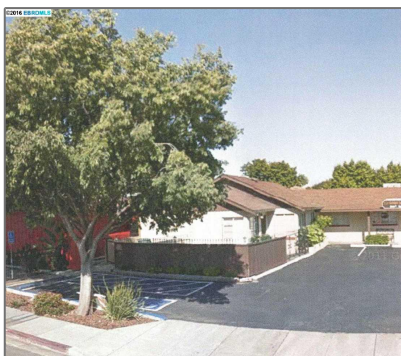

Comm Industrial For Sale

For Sale

4,649 Sqft - 3774 RAILROAD AVE, PITTSBURG,
California 94565

Basic [Details](#)

Property Type: **Comm Industrial
For Sale**

Listing Type: **For Sale**

Listing ID: **40943324**

Price: **\$975,000**

Bedrooms: **0**

Bathrooms: **0**

Half Bathrooms: **0**

Square Footage: **4,649 Sqft**

Year Built: **1952**

Lot Area: **4,649 Sqft**

Address [Map](#)

Country: **US**

State: **CA**

County: **Contra Costa**

City: **PITTSBURG**

Zipcode: **94565**

Street: **RAILROAD AVE**

Features

Roof: [Other](#)