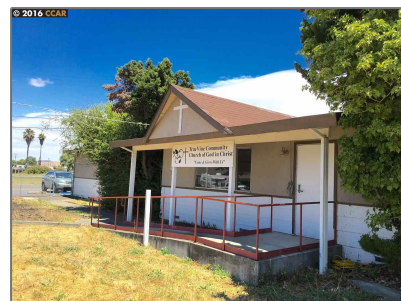

## For Sale

3,437 Sqft - 15 POCO WAY, NAPA COUNTY,  
California 94503