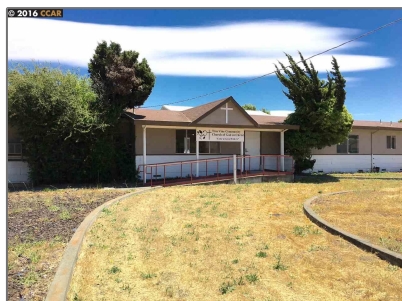

## For Sale

3,437 Sqft - 15 POCO WAY, NAPA COUNTY,  
California 94503

Square Footage: **3,437 Sqft**

Year Built: **0**

Lot Area: **25,264 Sqft**