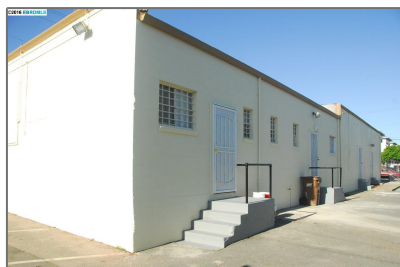

Comm Industrial For Sale

For Sale

6,264 Sqft - 2336 WILLOW PASS RD, BAY POINT,
California 94565

Basic [Details](#)

Property Type: **Comm Industrial
For Sale**

Listing Type: **For Sale**

Listing ID: **40943129**

Price: **\$849,500**

Bedrooms: **0**

Bathrooms: **0**

Half Bathrooms: **0**

Square Footage: **6,264 Sqft**

Year Built: **1949**

Lot Area: **17,214 Sqft**

Address [Map](#)