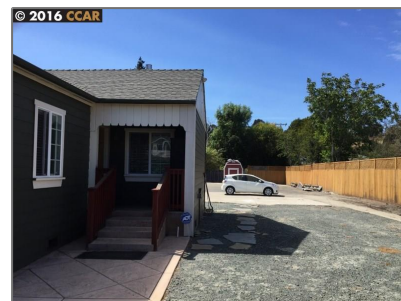

Comm Industrial For Sale

For Sale

3,120 Sqft - 4221 APPIAN WAY, EL SOBRANTE,
California 94803

Basic [Details](#)

Property Type:	Comm Industrial For Sale
Listing Type:	For Sale
Listing ID:	40943099
Price:	\$575,000
Bedrooms:	0
Bathrooms:	0
Half Bathrooms:	0
Square Footage:	3,120 Sqft
Year Built:	1938
Lot Area:	17,100 Sqft