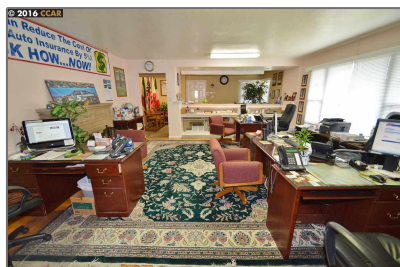

Comm Industrial For Sale

For Sale

1,977 Sqft - 641 Sheldon Ave, VALLEJO, California
94591

Basic [Details](#)

Property Type: **Comm Industrial
For Sale**

Listing Type: **For Sale**

Listing ID: **40942995**

Price: **\$458,000**