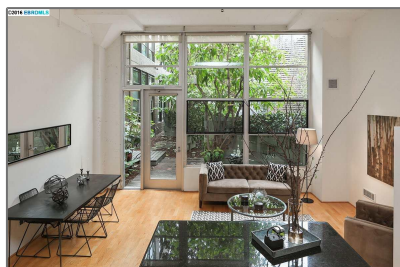

Comm Industrial For Sale

For Sale

0 Sqft - 1500 Park Ave, EMERYVILLE, California
94608

Basic [Details](#)

Property Type: **Comm Industrial For Sale**

Listing Type: **For Sale**

Listing ID: **40942964**

Price: **\$485,000**