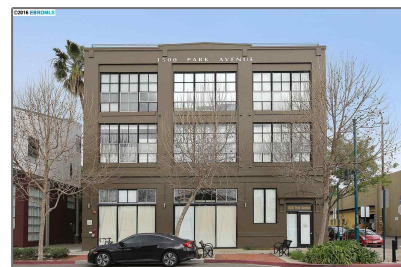

Comm Industrial For Sale

For Sale

0 Sqft - 1500 Park Ave, EMERYVILLE, California
94608

Basic [Details](#)

Property Type: **Comm Industrial For Sale**

Listing Type: **For Sale**

Listing ID: **40942964**

Price: **\$485,000**