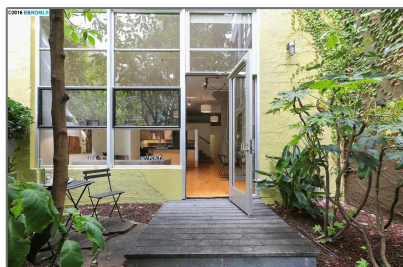

Comm Industrial For Sale

For Sale

0 Sqft - 1500 Park Ave, EMERYVILLE, California
94608

Basic [Details](#)

Property Type: **Comm Industrial For Sale**

Listing Type: **For Sale**

Listing ID: **40942964**

Price: **\$485,000**