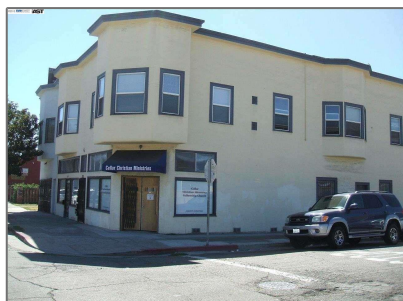

## For Sale

5,173 Sqft - 3651 MARTIN LUTHER KING JR  
WAY, OAKLAND, California 94609-2347