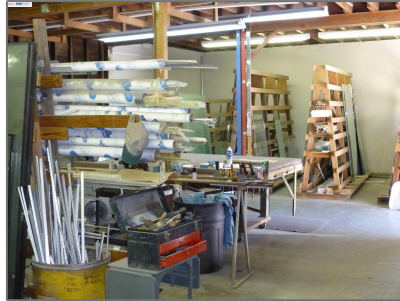

Comm Industrial For Sale

For Sale

2,060 Sqft - 20574 Wisteria Street, CASTRO VALLEY, California 94546

Basic [Details](#)

Property Type: **Comm Industrial For Sale**

Listing Type: **For Sale**

Listing ID: **40942470**

Price: **$599,000**

Bedrooms: **0**

Bathrooms: **0**

Half Bathrooms: **0**

Square Footage: **2,060 Sqft**

Year Built: **0**

Lot Area: **2,060 Sqft**

Features

✓ Heating System: **Forced Air 1 Zone, Space**

✓ Cooling System: **Other**

✓ Roof: **Tar And Gravel, Composition Shingles**

Address [Map](#)

Country: **US**

State: **CA**

County: **Alameda**

City: **CASTRO VALLEY**

Zipcode: **94546**

Street: **Wisteria Street**