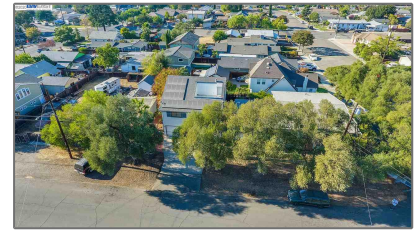

# Lots And Land For Sale

0 Sqft - 8 Th St, LIVERMORE, California 94550

## Basic [Details](#)

Property Type:	<b>Lots And Land</b>
Listing Type:	<b>For Sale</b>
Listing ID:	<b>40942330</b>
Price:	<b>\$300,000</b>
Bedrooms:	<b>0</b>
Bathrooms:	<b>0</b>
Half Bathrooms:	<b>0</b>
Square Footage:	<b>0 Sqft</b>
Year Built:	<b>0</b>
Lot Area:	<b>5,000 Sqft</b>

## Address [Map](#)

Country:	<b>US</b>
State:	<b>CA</b>
County:	<b>Alameda</b>
City:	<b>LIVERMORE</b>
Zipcode:	<b>94550</b>
Street:	<b>Th St</b>
Street Number:	<b>8</b>
Floor Number:	<b>0</b>
Longitude:	<b>W122° 15' 30.6"</b>
Latitude:	<b>N37° 39' 33.5"</b>