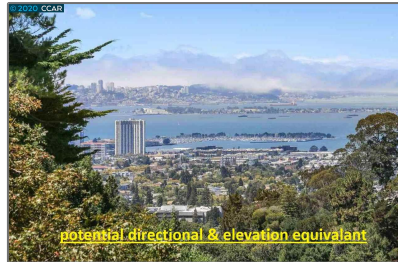

Lots And Land For Sale

0 Sqft - 1017 Rispin Dr, BERKELEY, California
94705

Basic [Details](#)

Property Type:	Lots And Land
Listing Type:	For Sale
Listing ID:	40942329
Price:	\$229,000
Bedrooms:	0
Bathrooms:	0
Half Bathrooms:	0
Square Footage:	0 Sqft
Year Built:	0
Lot Area:	8,311 Sqft

Address [Map](#)

Country:	US
State:	CA
County:	Alameda
City:	BERKELEY
Zipcode:	94705
Street:	Rispin Dr
Street Number:	1017
Floor Number:	0
Longitude:	

Features

View:

[Park, Partial](#)

W123° 45' 54.5"

Latitude: **N37° 51' 47.1"**