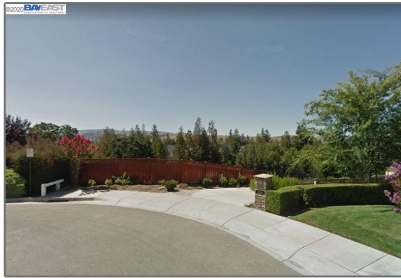

# Lots And Land For Sale

0 Sqft - 2395 Lennox Ct, LIVERMORE, California  
94550

## Basic [Details](#)

Property Type:	<b>Lots And Land</b>
Listing Type:	<b>For Sale</b>
Listing ID:	<b>40942309</b>
Price:	<b>\$600,000</b>
Bedrooms:	<b>0</b>
Bathrooms:	<b>0</b>
Half Bathrooms:	<b>0</b>
Square Footage:	<b>0 Sqft</b>
Year Built:	<b>0</b>
Lot Area:	<b>17,840 Sqft</b>

## Address [Map](#)

Country:	<b>US</b>
State:	<b>CA</b>
County:	<b>Alameda</b>
City:	<b>LIVERMORE</b>
Zipcode:	<b>94550</b>
Street:	<b>Lennox Ct</b>
Street Number:	<b>2395</b>
Floor Number:	<b>0</b>

Longitude: **W122° 13' 17.6"**