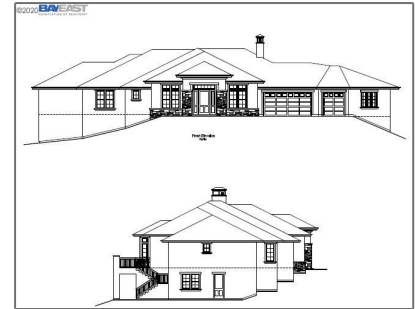

# Lots And Land For Sale

0 Sqft - 2395 Lennox Ct, LIVERMORE, California  
94550

## Basic [Details](#)

Property Type:	<b>Lots And Land</b>
Listing Type:	<b>For Sale</b>
Listing ID:	<b>40942309</b>
Price:	<b>\$600,000</b>
Bedrooms:	<b>0</b>
Bathrooms:	<b>0</b>
Half Bathrooms:	<b>0</b>
Square Footage:	<b>0 Sqft</b>
Year Built:	<b>0</b>
Lot Area:	<b>17,840 Sqft</b>