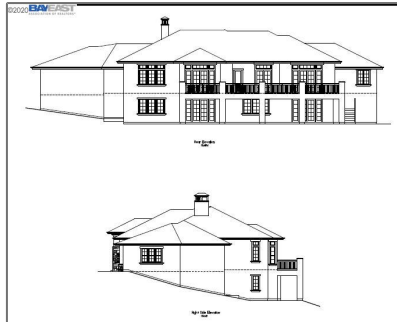

# Lots And Land For Sale

0 Sqft - 2395 Lennox Ct, LIVERMORE, California  
94550

## Basic [Details](#)

Property Type:	<b>Lots And Land</b>
Listing Type:	<b>For Sale</b>
Listing ID:	<b>40942309</b>
Price:	<b>\$600,000</b>
Bedrooms:	<b>0</b>
Bathrooms:	<b>0</b>
Half Bathrooms:	<b>0</b>
Square Footage:	<b>0 Sqft</b>
Year Built:	<b>0</b>
Lot Area:	<b>17,840 Sqft</b>