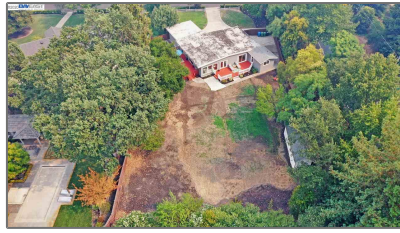

Lots And Land For Sale

0 Sqft - 102 A Rae Anne Dr, ALAMO, California
94507

Basic [Details](#)

Property Type: **Lots And Land**

Listing Type: **For Sale**

Listing ID: **40942296**

Price: **\$1,395,000**

Bedrooms: **0**

Bathrooms: **0**

Half Bathrooms: **0**

Square Footage: **0 Sqft**

Year Built: **0**

Lot Area: **22,260 Sqft**

Address [Map](#)

Country: **US**

State: **CA**