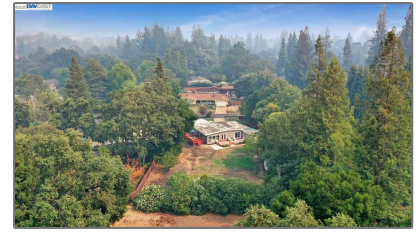

Lots And Land For Sale

0 Sqft - 102 A Rae Anne Dr, ALAMO, California
94507

Basic [Details](#)

Property Type: **Lots And Land**

Listing Type: **For Sale**

Listing ID: **40942296**

Price: **\$1,395,000**

Bedrooms: **0**

Bathrooms: **0**

Half Bathrooms: **0**

Square Footage: **0 Sqft**

Year Built: **0**

Lot Area: **22,260 Sqft**

Address [Map](#)

Country: **US**

State: **CA**

County: **Contra Costa**

City: **ALAMO**

Zipcode: **94507**

Street: **Rae Anne Dr**

Street Number: **102 A**

Floor Number: **0**

Longitude: **W123° 58' 41.2"**

Latitude: **N37° 50' 20.5"**