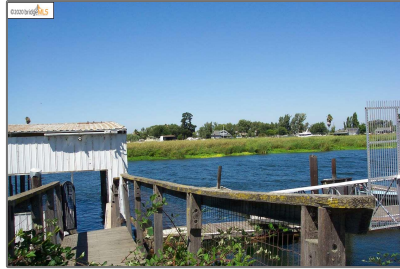

# Lots And Land For Sale

0 Sqft - 2838 Dutch Slough Rd, OAKLEY,  
California 94561