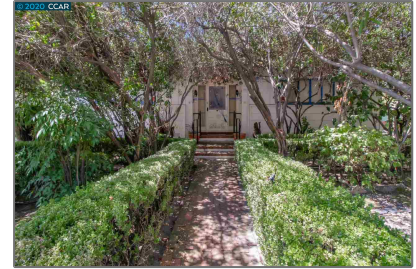

## Basic [Details](#)

Property Type:	<b>Lots And Land</b>
Listing Type:	<b>For Sale</b>
Listing ID:	<b>40942268</b>
Price:	<b>\$1,150,000</b>
Bedrooms:	<b>0</b>
Bathrooms:	<b>0</b>
Half Bathrooms:	<b>0</b>
Square Footage:	<b>0 Sqft</b>
Year Built:	<b>0</b>
Lot Area:	<b>10,525 Sqft</b>