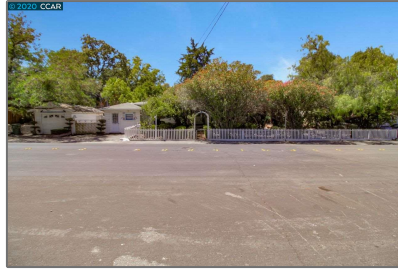

## Basic [Details](#)

Property Type:	<b>Lots And Land</b>
Listing Type:	<b>For Sale</b>
Listing ID:	<b>40942268</b>
Price:	<b>\$1,150,000</b>
Bedrooms:	<b>0</b>
Bathrooms:	<b>0</b>
Half Bathrooms:	<b>0</b>
Square Footage:	<b>0 Sqft</b>
Year Built:	<b>0</b>
Lot Area:	<b>10,525 Sqft</b>

## Address [Map](#)

Country:	<b>US</b>
State:	<b>CA</b>
County:	<b>Contra Costa</b>
City:	<b>WALNUT CREEK</b>
Zipcode:	<b>94596</b>
Street:	<b>San Miguel Dr</b>
Street Number:	<b>1733</b>
Floor Number:	<b>0</b>
Longitude:	<b>W123° 56' 42"</b>
Latitude:	<b>N37° 53' 52.3"</b>