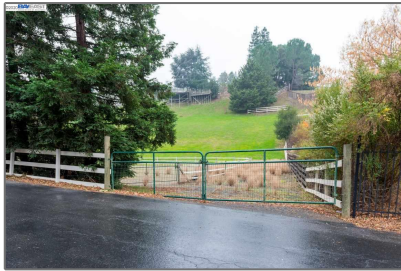

# Lots And Land For Sale

0 Sqft - 144 Brodia Way, WALNUT CREEK,  
California 94598

## Basic [Details](#)

|                 |                      |
|-----------------|----------------------|
| Property Type:  | <b>Lots And Land</b> |
| Listing Type:   | <b>For Sale</b>      |
| Listing ID:     | <b>40942252</b>      |
| Price:          | <b>\$699,000</b>     |
| Bedrooms:       | <b>0</b>             |
| Bathrooms:      | <b>0</b>             |
| Half Bathrooms: | <b>0</b>             |
| Square Footage: | <b>0 Sqft</b>        |
| Year Built:     | <b>0</b>             |
| Lot Area:       | <b>44,431 Sqft</b>   |

## Address [Map](#)

|                |                        |
|----------------|------------------------|
| Country:       | <b>US</b>              |
| State:         | <b>CA</b>              |
| County:        | <b>Contra Costa</b>    |
| City:          | <b>WALNUT CREEK</b>    |
| Zipcode:       | <b>94598</b>           |
| Street:        | <b>Brodia Way</b>      |
| Street Number: | <b>144</b>             |
| Floor Number:  | <b>0</b>               |
| Longitude:     | <b>W123° 58' 13.3"</b> |
| Latitude:      | <b>N37° 54' 16.2"</b>  |