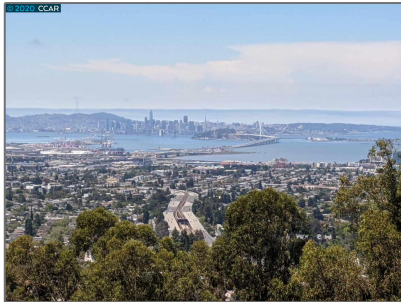

Lots And Land For Sale

0 Sqft - 640 HILLER DRIVE, OAKLAND, California
94618

Basic [Details](#)

Property Type:	Lots And Land
Listing Type:	For Sale
Listing ID:	40942250
Price:	\$1,189,000
Bedrooms:	0
Bathrooms:	0
Half Bathrooms:	0
Square Footage:	0 Sqft
Year Built:	0
Lot Area:	6,335 Sqft

Address [Map](#)

Country:	US
State:	CA
County:	Alameda
City:	OAKLAND
Zipcode:	94618
Street:	HILLER DRIVE
Street Number:	640
Floor Number:	0

Features

View:

[Panoramic, Downtown, Bay, City Lights, San Francisco, Golden Gate Bridge, Bay Bridge](#)