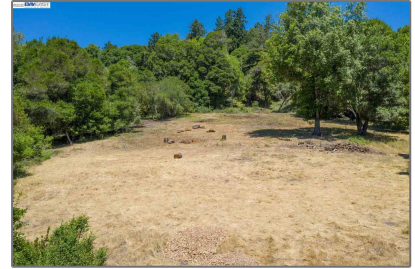

Lots And Land For Sale

0 Sqft - 0 Sundance Hill Road, SOQUEL, California
95073

Basic [Details](#)

Property Type:	Lots And Land
Listing Type:	For Sale
Listing ID:	40942249
Price:	\$599,000
Bedrooms:	0
Bathrooms:	0
Half Bathrooms:	0
Square Footage:	0 Sqft
Year Built:	0
Lot Area:	1,194,240 Sqft

Features

View:

[Canyon, Mountains](#)

Address [Map](#)

Country:	US
State:	CA
County:	Santa Cruz
City:	SOQUEL
Zipcode:	95073
Street:	Sundance Hill Road
Street Number:	0
Floor Number:	0

Longitude: **W122° 2' 53.9"**