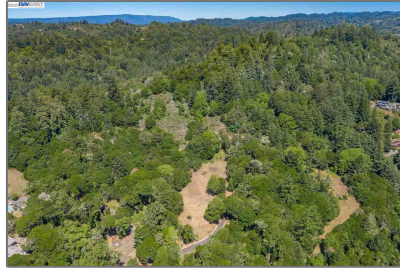

Lots And Land For Sale

0 Sqft - 0 Sundance Hill Road, SOQUEL, California
95073

Basic [Details](#)

Property Type:	Lots And Land
Listing Type:	For Sale
Listing ID:	40942249
Price:	\$599,000
Bedrooms:	0
Bathrooms:	0
Half Bathrooms:	0
Square Footage:	0 Sqft
Year Built:	0
Lot Area:	1,194,240 Sqft

Features

View:

[Canyon, Mountains](#)

Address [Map](#)

Country:	US
State:	CA
County:	Santa Cruz
City:	SOQUEL
Zipcode:	95073
Street:	Sundance Hill Road
Street Number:	0
Floor Number:	0

Longitude: **W122° 2' 53.9"**