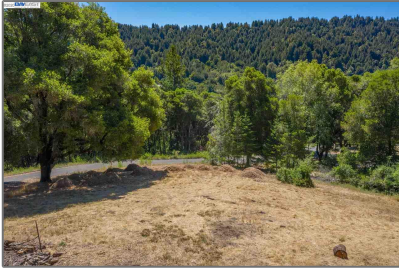

Lots And Land For Sale

0 Sqft - 0 Sundance Hill Road, SOQUEL, California
95073

Basic [Details](#)

Property Type:	Lots And Land
Listing Type:	For Sale
Listing ID:	40942249
Price:	\$599,000
Bedrooms:	0
Bathrooms:	0
Half Bathrooms:	0
Square Footage:	0 Sqft
Year Built:	0
Lot Area:	1,194,240 Sqft

Features

View:

[Canyon, Mountains](#)

Address [Map](#)

Country:	US
State:	CA
County:	Santa Cruz
City:	SOQUEL
Zipcode:	95073
Street:	Sundance Hill Road
Street Number:	0
Floor Number:	0

Longitude: **W122° 2' 53.9"**