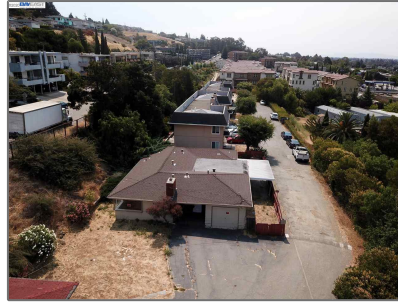

Lots And Land For Sale

0 Sqft - 16218 Lindview Dr, SAN LEANDRO,
California 94578

Basic [Details](#)

Property Type:	Lots And Land
Listing Type:	For Sale
Listing ID:	40942248
Price:	\$499,000
Bedrooms:	0
Bathrooms:	0
Half Bathrooms:	0
Square Footage:	0 Sqft
Year Built:	0
Lot Area:	17,145 Sqft

Address [Map](#)

Country:	US
State:	CA
County:	Alameda
City:	SAN LEANDRO
Zipcode:	94578
Street:	Lindview Dr
Street Number:	16218
Floor Number:	0
Longitude:	W123° 53' 27.5"
Latitude:	N37° 42' 12.8"

Agent [Info](#)