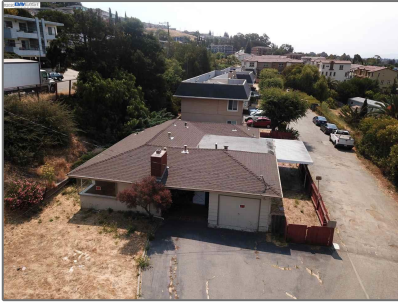

Lots And Land For Sale

0 Sqft - 16218 Lindview Dr, SAN LEANDRO,
California 94578

Basic [Details](#)

Property Type:	Lots And Land
Listing Type:	For Sale
Listing ID:	40942248
Price:	\$499,000
Bedrooms:	0
Bathrooms:	0
Half Bathrooms:	0
Square Footage:	0 Sqft
Year Built:	0
Lot Area:	17,145 Sqft

Address [Map](#)

Country:	US
State:	CA
County:	Alameda
City:	SAN LEANDRO
Zipcode:	94578
Street:	Lindview Dr
Street Number:	16218
Floor Number:	0
Longitude:	W123° 53' 27.5"
Latitude:	N37° 42' 12.8"

Agent [Info](#)