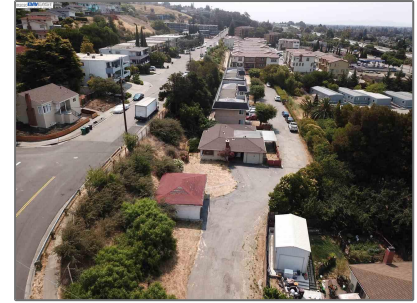

Lots And Land For Sale

0 Sqft - 16218 Lindview Dr, SAN LEANDRO,
California 94578

Basic [Details](#)

Property Type:	Lots And Land
Listing Type:	For Sale
Listing ID:	40942248
Price:	\$499,000
Bedrooms:	0
Bathrooms:	0
Half Bathrooms:	0
Square Footage:	0 Sqft
Year Built:	0
Lot Area:	17,145 Sqft

Address [Map](#)

Country:	US
State:	CA
County:	Alameda
City:	SAN LEANDRO
Zipcode:	94578
Street:	Lindview Dr
Street Number:	16218
Floor Number:	0
Longitude:	W123° 53' 27.5"
Latitude:	N37° 42' 12.8"

Agent [Info](#)