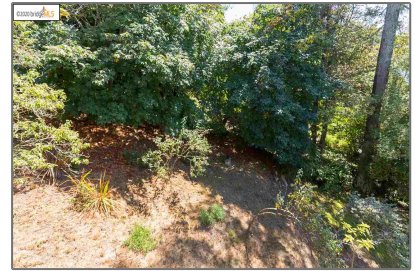

Lots And Land For Sale

0 Sqft - 0 Grizzly Peak Blvd, BERKELEY, California
94708

Basic [Details](#)

Property Type:	Lots And Land
Listing Type:	For Sale
Listing ID:	40942241
Price:	\$365,000
Bedrooms:	0
Bathrooms:	0
Half Bathrooms:	0
Square Footage:	0 Sqft
Year Built:	0
Lot Area:	5,824 Sqft

Features

View:

[Buy](#)

Address [Map](#)

Country:	US
State:	CA
County:	Alameda
City:	BERKELEY
Zipcode:	94708
Street:	Grizzly Peak Blvd
Street Number:	0
Floor Number:	0

Longitude: **W123° 44' 21.1"**

Latitude: **N37° 53' 40.2"**