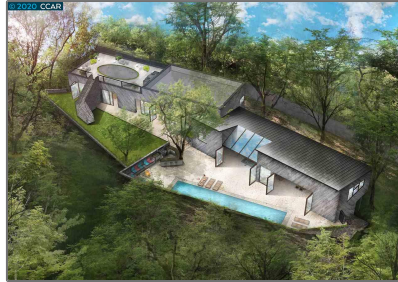

## Basic [Details](#)

Property Type:	<b>Lots And Land</b>
Listing Type:	<b>For Sale</b>
Listing ID:	<b>40942238</b>
Price:	<b>\$799,000</b>
Bedrooms:	<b>0</b>
Bathrooms:	<b>0</b>
Half Bathrooms:	<b>0</b>
Square Footage:	<b>0 Sqft</b>
Year Built:	<b>0</b>
Lot Area:	<b>366,340 Sqft</b>