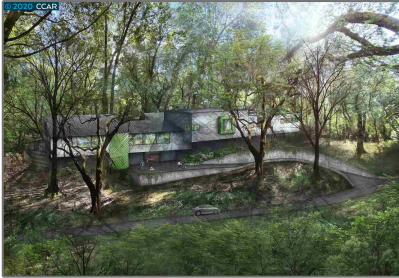

## Basic [Details](#)

Property Type:	<b>Lots And Land</b>
Listing Type:	<b>For Sale</b>
Listing ID:	<b>40942238</b>
Price:	<b>\$799,000</b>
Bedrooms:	<b>0</b>
Bathrooms:	<b>0</b>
Half Bathrooms:	<b>0</b>
Square Footage:	<b>0 Sqft</b>
Year Built:	<b>0</b>
Lot Area:	<b>366,340 Sqft</b>