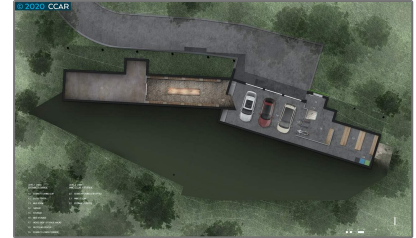

## Basic [Details](#)

Property Type:	<b>Lots And Land</b>
Listing Type:	<b>For Sale</b>
Listing ID:	<b>40942238</b>
Price:	<b>\$799,000</b>
Bedrooms:	<b>0</b>
Bathrooms:	<b>0</b>
Half Bathrooms:	<b>0</b>
Square Footage:	<b>0 Sqft</b>
Year Built:	<b>0</b>
Lot Area:	<b>366,340 Sqft</b>