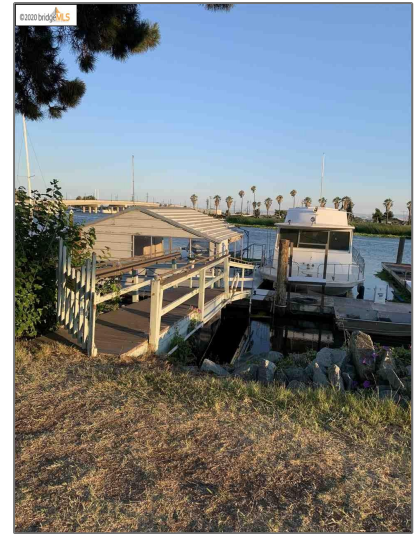

# Lots And Land For Sale

0 Sqft - 2880 Taylor Rd, BETHEL ISLAND,  
California 94511

## Basic [Details](#)

Property Type:	<b>Lots And Land</b>
Listing Type:	<b>For Sale</b>
Listing ID:	<b>40942236</b>
Price:	<b>\$280,000</b>
Bedrooms:	<b>0</b>
Bathrooms:	<b>0</b>
Half Bathrooms:	<b>0</b>
Square Footage:	<b>0 Sqft</b>
Year Built:	<b>0</b>
Lot Area:	<b>8,500 Sqft</b>

## Features

View:

[Delta, Mt Diablo](#)

State:	<b>CA</b>
County:	<b>Contra Costa</b>
City:	<b>BETHEL ISLAND</b>
Zipcode:	<b>94511</b>
Street:	<b>Taylor Rd</b>
Street Number:	<b>2880</b>
Floor Number:	<b>0</b>
Longitude:	<b>W122° 21' 26.2"</b>
Latitude:	<b>N38° 0' 52"</b>