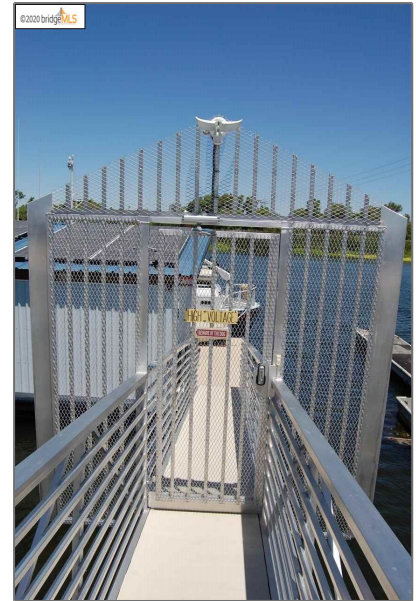

## Basic [Details](#)

Property Type:	<b>Lots And Land</b>
Listing Type:	<b>For Sale</b>
Listing ID:	<b>40942195</b>
Price:	<b>\$292,000</b>
Bedrooms:	<b>0</b>
Bathrooms:	<b>0</b>
Half Bathrooms:	<b>0</b>
Square Footage:	<b>0 Sqft</b>
Year Built:	<b>0</b>
Lot Area:	<b>7,950 Sqft</b>