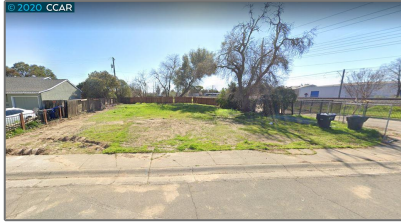

Lots And Land For Sale

0 Sqft - 2500 24Th Ave, SACRAMENTO, California
95820

Basic Details

Property Type: **Lots And Land**

Listing Type: **For Sale**

Listing ID: **40942193**

Price: **\$89,000**

Bedrooms: **0**

County: **Sacramento**

City: **SACRAMENTO**

Zipcode: **95820**

Street: **24Th Ave**

Street Number: **2500**

Floor Number: **0**

Longitude: **W122° 31' 9"**

Latitude: **N38° 31' 48.6"**