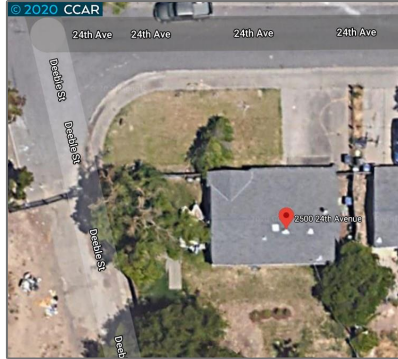

Lots And Land For Sale

0 Sqft - 2500 24Th Ave, SACRAMENTO, California
95820

Basic Details

Property Type: **Lots And Land**

Listing Type: **For Sale**

Listing ID: **40942193**

Price: **\$89,000**

Bedrooms: **0**

County: **Sacramento**

City: **SACRAMENTO**

Zipcode: **95820**

Street: **24Th Ave**

Street Number: **2500**

Floor Number: **0**

Longitude: **W122° 31' 9"**

Latitude: **N38° 31' 48.6"**