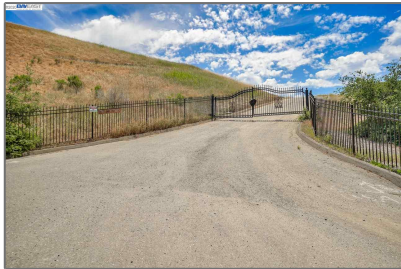

Lots And Land For Sale

0 Sqft - 25226 Palomares Road, CASTRO VALLEY,
California 94552

Basic [Details](#)

Property Type:	Lots And Land
Listing Type:	For Sale
Listing ID:	40942175
Price:	\$2,998,800
Bedrooms:	0
Bathrooms:	0
Half Bathrooms:	0
Square Footage:	0 Sqft
Year Built:	0
Lot Area:	4,830,490 Sqft

Features

View:

[Panoramic, Canyon, Hills,
Bay, Wooded, Pasture,
Forest](#)

Address [Map](#)

Country:	US
State:	CA
County:	Alameda
City:	CASTRO VALLEY
Zipcode:	94552
Street:	Palomares Road
Street Number:	25226
Floor Number:	0