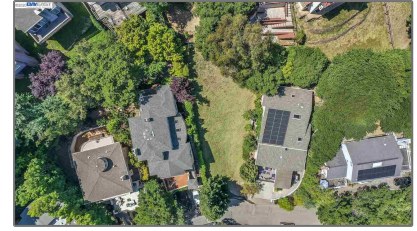

Lots And Land For Sale

0 Sqft - 6951 Charing Cross Rd, BERKELEY, California 94705

Basic [Details](#)

Property Type:	Lots And Land
Listing Type:	For Sale
Listing ID:	40942158
Price:	\$275,000
Bedrooms:	0
Bathrooms:	0
Half Bathrooms:	0
Square Footage:	0 Sqft
Year Built:	0
Lot Area:	5,385 Sqft

Features

View:

[Canyon, Hills, Greenbelt, Mountains](#)

Address [Map](#)

Country:	US
State:	CA
County:	Alameda
City:	BERKELEY
Zipcode:	94705
Street:	Charing Cross Rd
Street Number:	6951
Floor Number:	0
Longitude:	W123° 46' 36.9"