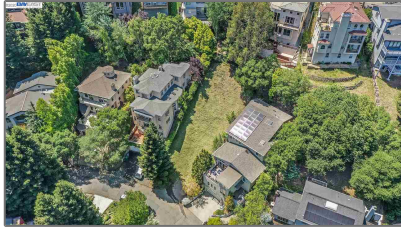

Lots And Land For Sale

0 Sqft - 6951 Charing Cross Rd, BERKELEY, California 94705

Basic [Details](#)

Property Type:	Lots And Land
Listing Type:	For Sale
Listing ID:	40942158
Price:	\$275,000
Bedrooms:	0
Bathrooms:	0
Half Bathrooms:	0
Square Footage:	0 Sqft
Year Built:	0
Lot Area:	5,385 Sqft

Features

View:

[Canyon, Hills, Greenbelt, Mountains](#)

Address [Map](#)

Country:	US
State:	CA
County:	Alameda
City:	BERKELEY
Zipcode:	94705
Street:	Charing Cross Rd
Street Number:	6951
Floor Number:	0
Longitude:	W123° 46' 36.9"