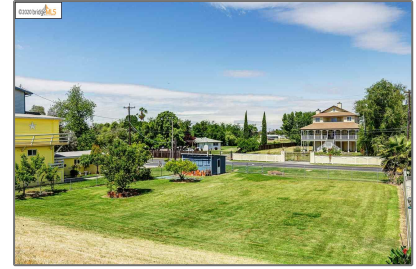

Lots And Land For Sale

0 Sqft - 4664 Stone Rd, BETHEL ISLAND,
California 94511

Basic [Details](#)

Property Type:	Lots And Land
Listing Type:	For Sale
Listing ID:	40942152
Price:	\$225,000
Bedrooms:	0
Bathrooms:	0
Half Bathrooms:	0
Square Footage:	0 Sqft
Year Built:	0
Lot Area:	7,875 Sqft

Address [Map](#)

Country:	US
State:	CA
County:	Contra Costa
City:	BETHEL ISLAND
Zipcode:	94511
Street:	Stone Rd
Street Number:	4664
Floor Number:	0
Longitude:	W122° 23' 22.5"
Latitude:	N38° 1' 1.1"

Agent [Info](#)