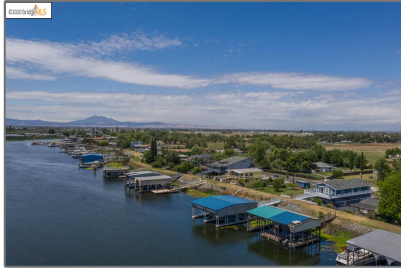

Lots And Land For Sale

0 Sqft - 4664 Stone Rd, BETHEL ISLAND,
California 94511

Basic [Details](#)

Property Type:	Lots And Land
Listing Type:	For Sale
Listing ID:	40942152
Price:	\$225,000
Bedrooms:	0
Bathrooms:	0
Half Bathrooms:	0
Square Footage:	0 Sqft
Year Built:	0
Lot Area:	7,875 Sqft

Address [Map](#)

Country:	US
State:	CA
County:	Contra Costa
City:	BETHEL ISLAND
Zipcode:	94511
Street:	Stone Rd
Street Number:	4664
Floor Number:	0
Longitude:	W122° 23' 22.5"
Latitude:	N38° 1' 1.1"

Agent [Info](#)