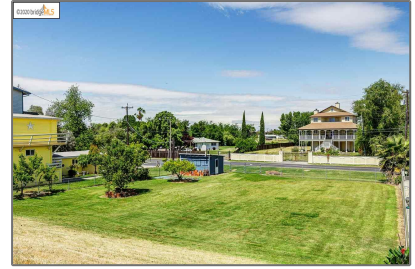

Lots And Land For Sale

0 Sqft - 4668 Stone Rd, BETHEL ISLAND,
California 94511

Basic [Details](#)

Property Type:	Lots And Land
Listing Type:	For Sale
Listing ID:	40942151
Price:	\$195,000
Bedrooms:	0
Bathrooms:	0
Half Bathrooms:	0
Square Footage:	0 Sqft
Year Built:	0
Lot Area:	7,875 Sqft

Address [Map](#)

Country:	US
State:	CA
County:	Contra Costa
City:	BETHEL ISLAND
Zipcode:	94511
Street:	Stone Rd
Street Number:	4668
Floor Number:	0

Features

View:

[Panoramic, Delta, Mt
Diablo, Mountains, Water](#)