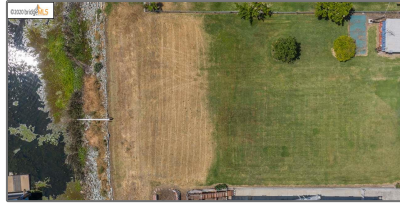

Lots And Land For Sale

0 Sqft - 4668 Stone Rd, BETHEL ISLAND,
California 94511

Basic [Details](#)

Property Type:	Lots And Land
Listing Type:	For Sale
Listing ID:	40942151
Price:	\$195,000
Bedrooms:	0
Bathrooms:	0
Half Bathrooms:	0
Square Footage:	0 Sqft
Year Built:	0
Lot Area:	7,875 Sqft

Address [Map](#)

Country:	US
State:	CA
County:	Contra Costa
City:	BETHEL ISLAND
Zipcode:	94511
Street:	Stone Rd
Street Number:	4668
Floor Number:	0

Features

View:

[Panoramic, Delta, Mt
Diablo, Mountains, Water](#)