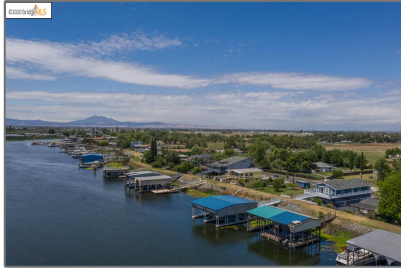

Lots And Land For Sale

0 Sqft - 4668 Stone Rd, BETHEL ISLAND,
California 94511

Basic [Details](#)

Property Type:	Lots And Land
Listing Type:	For Sale
Listing ID:	40942151
Price:	\$195,000
Bedrooms:	0
Bathrooms:	0
Half Bathrooms:	0
Square Footage:	0 Sqft
Year Built:	0
Lot Area:	7,875 Sqft

Address [Map](#)

Country:	US
State:	CA
County:	Contra Costa
City:	BETHEL ISLAND
Zipcode:	94511
Street:	Stone Rd
Street Number:	4668
Floor Number:	0

Features

View:

[Panoramic, Delta, Mt
Diablo, Mountains, Water](#)