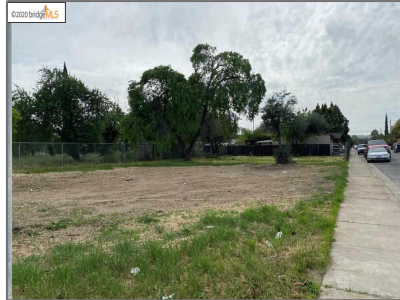

# Lots And Land For Sale

0 Sqft - 95 Crivello Ave, BAY POINT, California  
94565

## Basic [Details](#)

Property Type:	<b>Lots And Land</b>
Listing Type:	<b>For Sale</b>
Listing ID:	<b>40942147</b>
Price:	<b>\$139,900</b>
Bedrooms:	<b>0</b>
Bathrooms:	<b>0</b>
Half Bathrooms:	<b>0</b>
Square Footage:	<b>0 Sqft</b>
Year Built:	<b>0</b>
Lot Area:	<b>7,500 Sqft</b>

## Address [Map](#)

Country:	<b>US</b>
State:	<b>CA</b>
County:	<b>Contra Costa</b>
City:	<b>BAY POINT</b>
Zipcode:	<b>94565</b>
Street:	<b>Crivello Ave</b>
Street Number:	<b>95</b>
Floor Number:	<b>0</b>
Longitude:	<b>W122° 3' 58.9"</b>
Latitude:	<b>N38° 1' 40.6"</b>