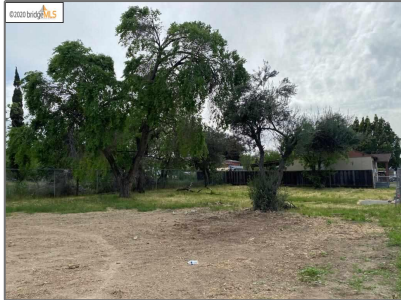

# Lots And Land For Sale

0 Sqft - 95 Crivello Ave, BAY POINT, California  
94565

## Basic [Details](#)

Property Type:	<b>Lots And Land</b>
Listing Type:	<b>For Sale</b>
Listing ID:	<b>40942147</b>
Price:	<b>\$139,900</b>
Bedrooms:	<b>0</b>
Bathrooms:	<b>0</b>
Half Bathrooms:	<b>0</b>
Square Footage:	<b>0 Sqft</b>
Year Built:	<b>0</b>
Lot Area:	<b>7,500 Sqft</b>