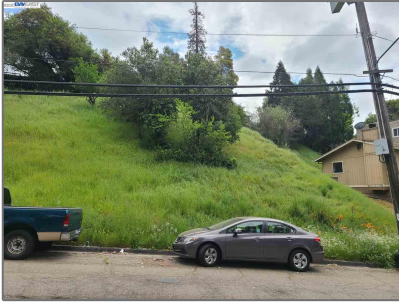

# Lots And Land For Sale

0 Sqft - 9680 Mountain Blvd, OAKLAND, California  
94605

## Basic [Details](#)

Property Type: **Lots And Land**

Listing Type: **For Sale**

Listing ID: **40942130**

Price: **\$110,000**

Bedrooms: **0**

Bathrooms: **0**

Half Bathrooms: **0**