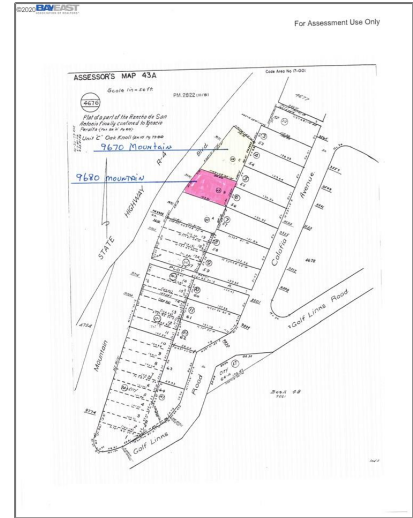

# Lots And Land For Sale

0 Sqft - 9680 Mountain Blvd, OAKLAND, California  
94605

## Basic [Details](#)

Property Type: **Lots And Land**

Listing Type: **For Sale**

Listing ID: **40942130**

Price: **\$110,000**

Bedrooms: **0**

Bathrooms: **0**

Half Bathrooms: **0**

Square Footage: **0 Sqft**

Year Built: **0**

Lot Area: **5,840 Sqft**

## Address [Map](#)

Country: **US**

State: **CA**

County: **Alameda**

City: **OAKLAND**

Zipcode: **94605**

Street: **Mountain Blvd**

Street Number: **9680**