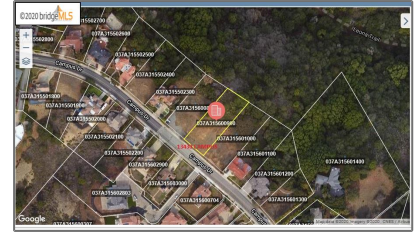

Lots And Land For Sale

0 Sqft - 13430 Campus Dr, OAKLAND, California
94619

Basic Details

Property Type:	Lots And Land
Listing Type:	For Sale
Listing ID:	40942120
Price:	\$549,999
Bedrooms:	0
Bathrooms:	0
Half Bathrooms:	0
Square Footage:	0 Sqft
Year Built:	0
Lot Area:	21,845 Sqft

Address Map

Country:	US
State:	CA
County:	Alameda
City:	OAKLAND
Zipcode:	94619
Street:	Campus Dr
Street Number:	13430
Floor Number:	0
Longitude:	W123° 50' 25.3"
Latitude:	N37° 47' 3"

Agent Info

✉ ashwin@plexoware.com