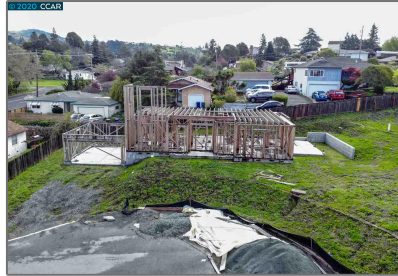

# Lots And Land For Sale

0 Sqft - 214 Valley View Ct, EL SOBRANTE,  
California 94803

## Basic [Details](#)

Property Type: **Lots And Land**

Listing Type: **For Sale**

Listing ID: **40942114**

Price: **\$236,500**

Bedrooms: **0**

Bathrooms: **0**

Half Bathrooms: **0**

Square Footage: **0 Sqft**

Year Built: **0**

Lot Area: **11,345 Sqft**