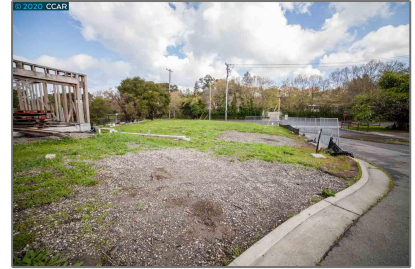

# Lots And Land For Sale

0 Sqft - 208 Valley View Ct, EL SOBRANTE, California 94803