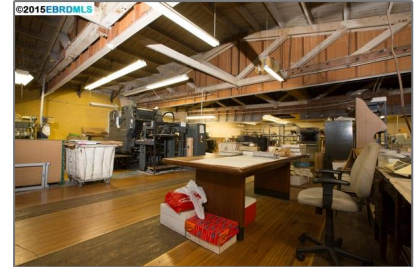

### Basic [Details](#)

Property Type:	<b>Comm Industrial For Sale</b>
Listing Type:	<b>For Sale</b>
Listing ID:	<b>40942109</b>
Price:	<b>\$850,000</b>
Bedrooms:	<b>0</b>
Bathrooms:	<b>0</b>
Half Bathrooms:	<b>0</b>
Square Footage:	<b>7,680 Sqft</b>
Year Built:	<b>1947</b>
Lot Area:	<b>7,680 Sqft</b>